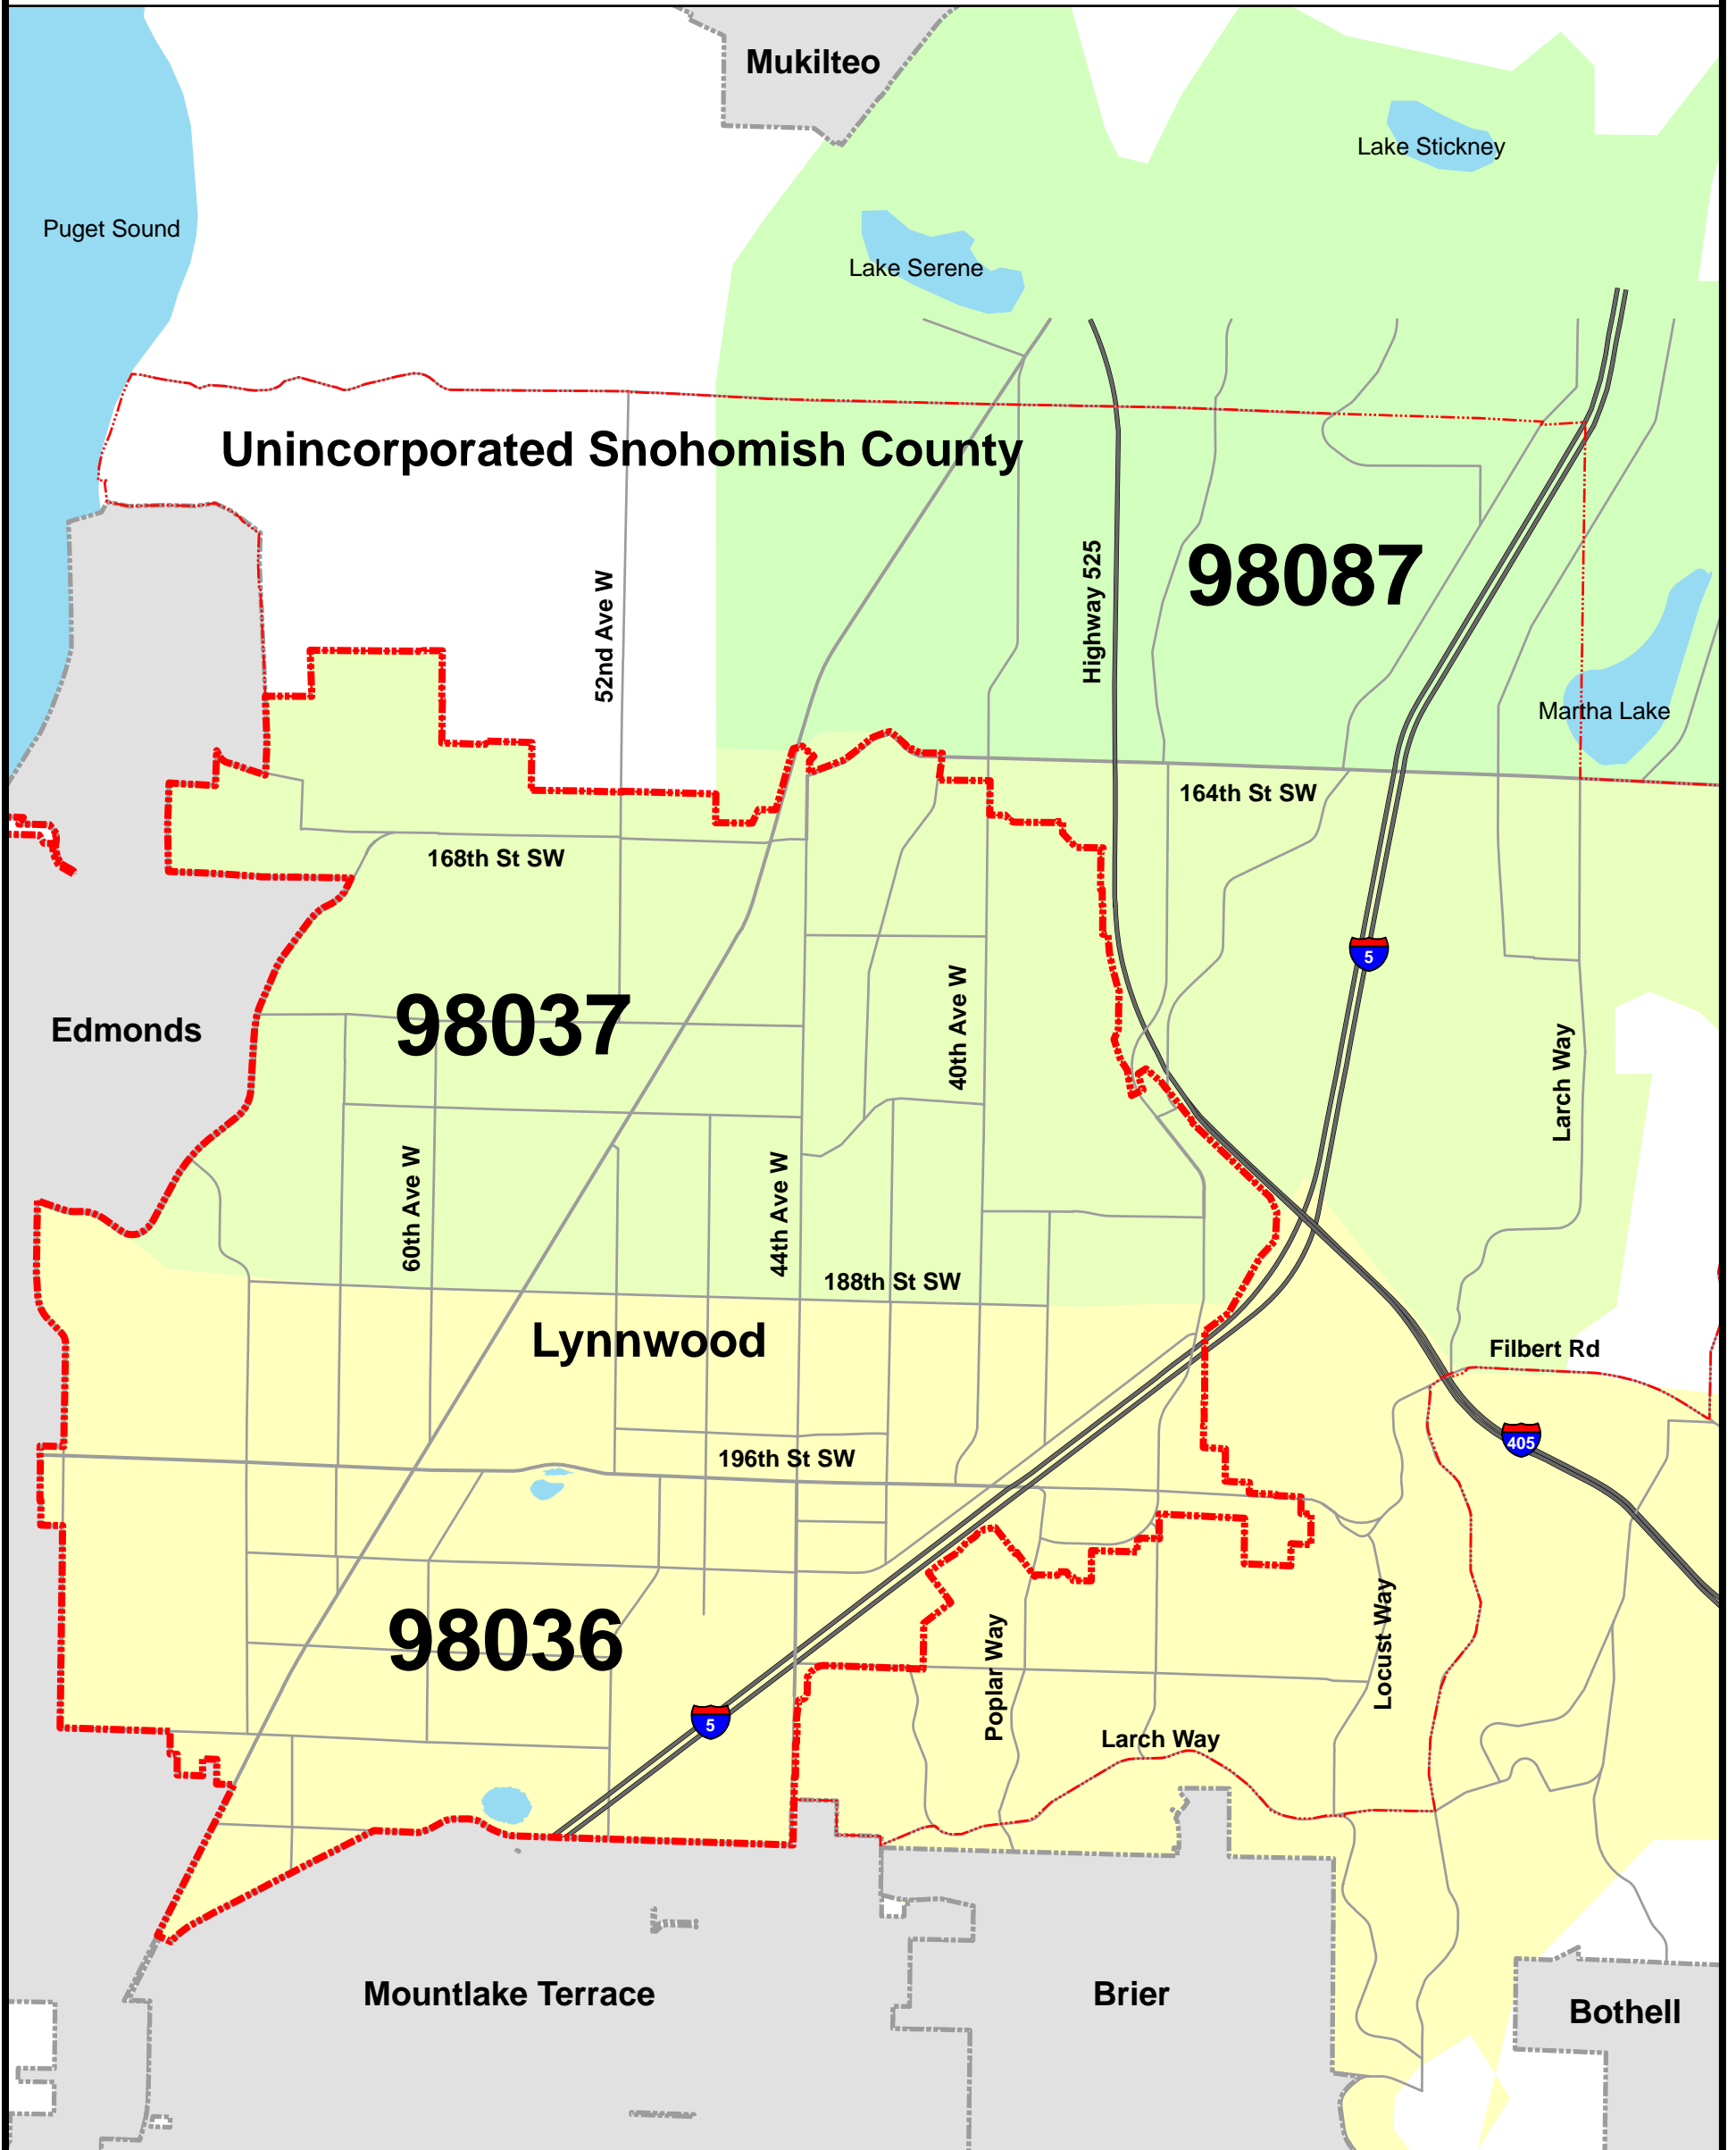

City of Lynnwood and Snohomish County Areas With Lynnwood Addresses

Legend

- 98036
- 98037
- 98087
- Lynnwood City Limits
- MUGA

Community Development Department
Revised 07/25/2011

Note 1: Streets, lots, and plats on this map are maintained by the Snohomish County GIS Department and may not be current.