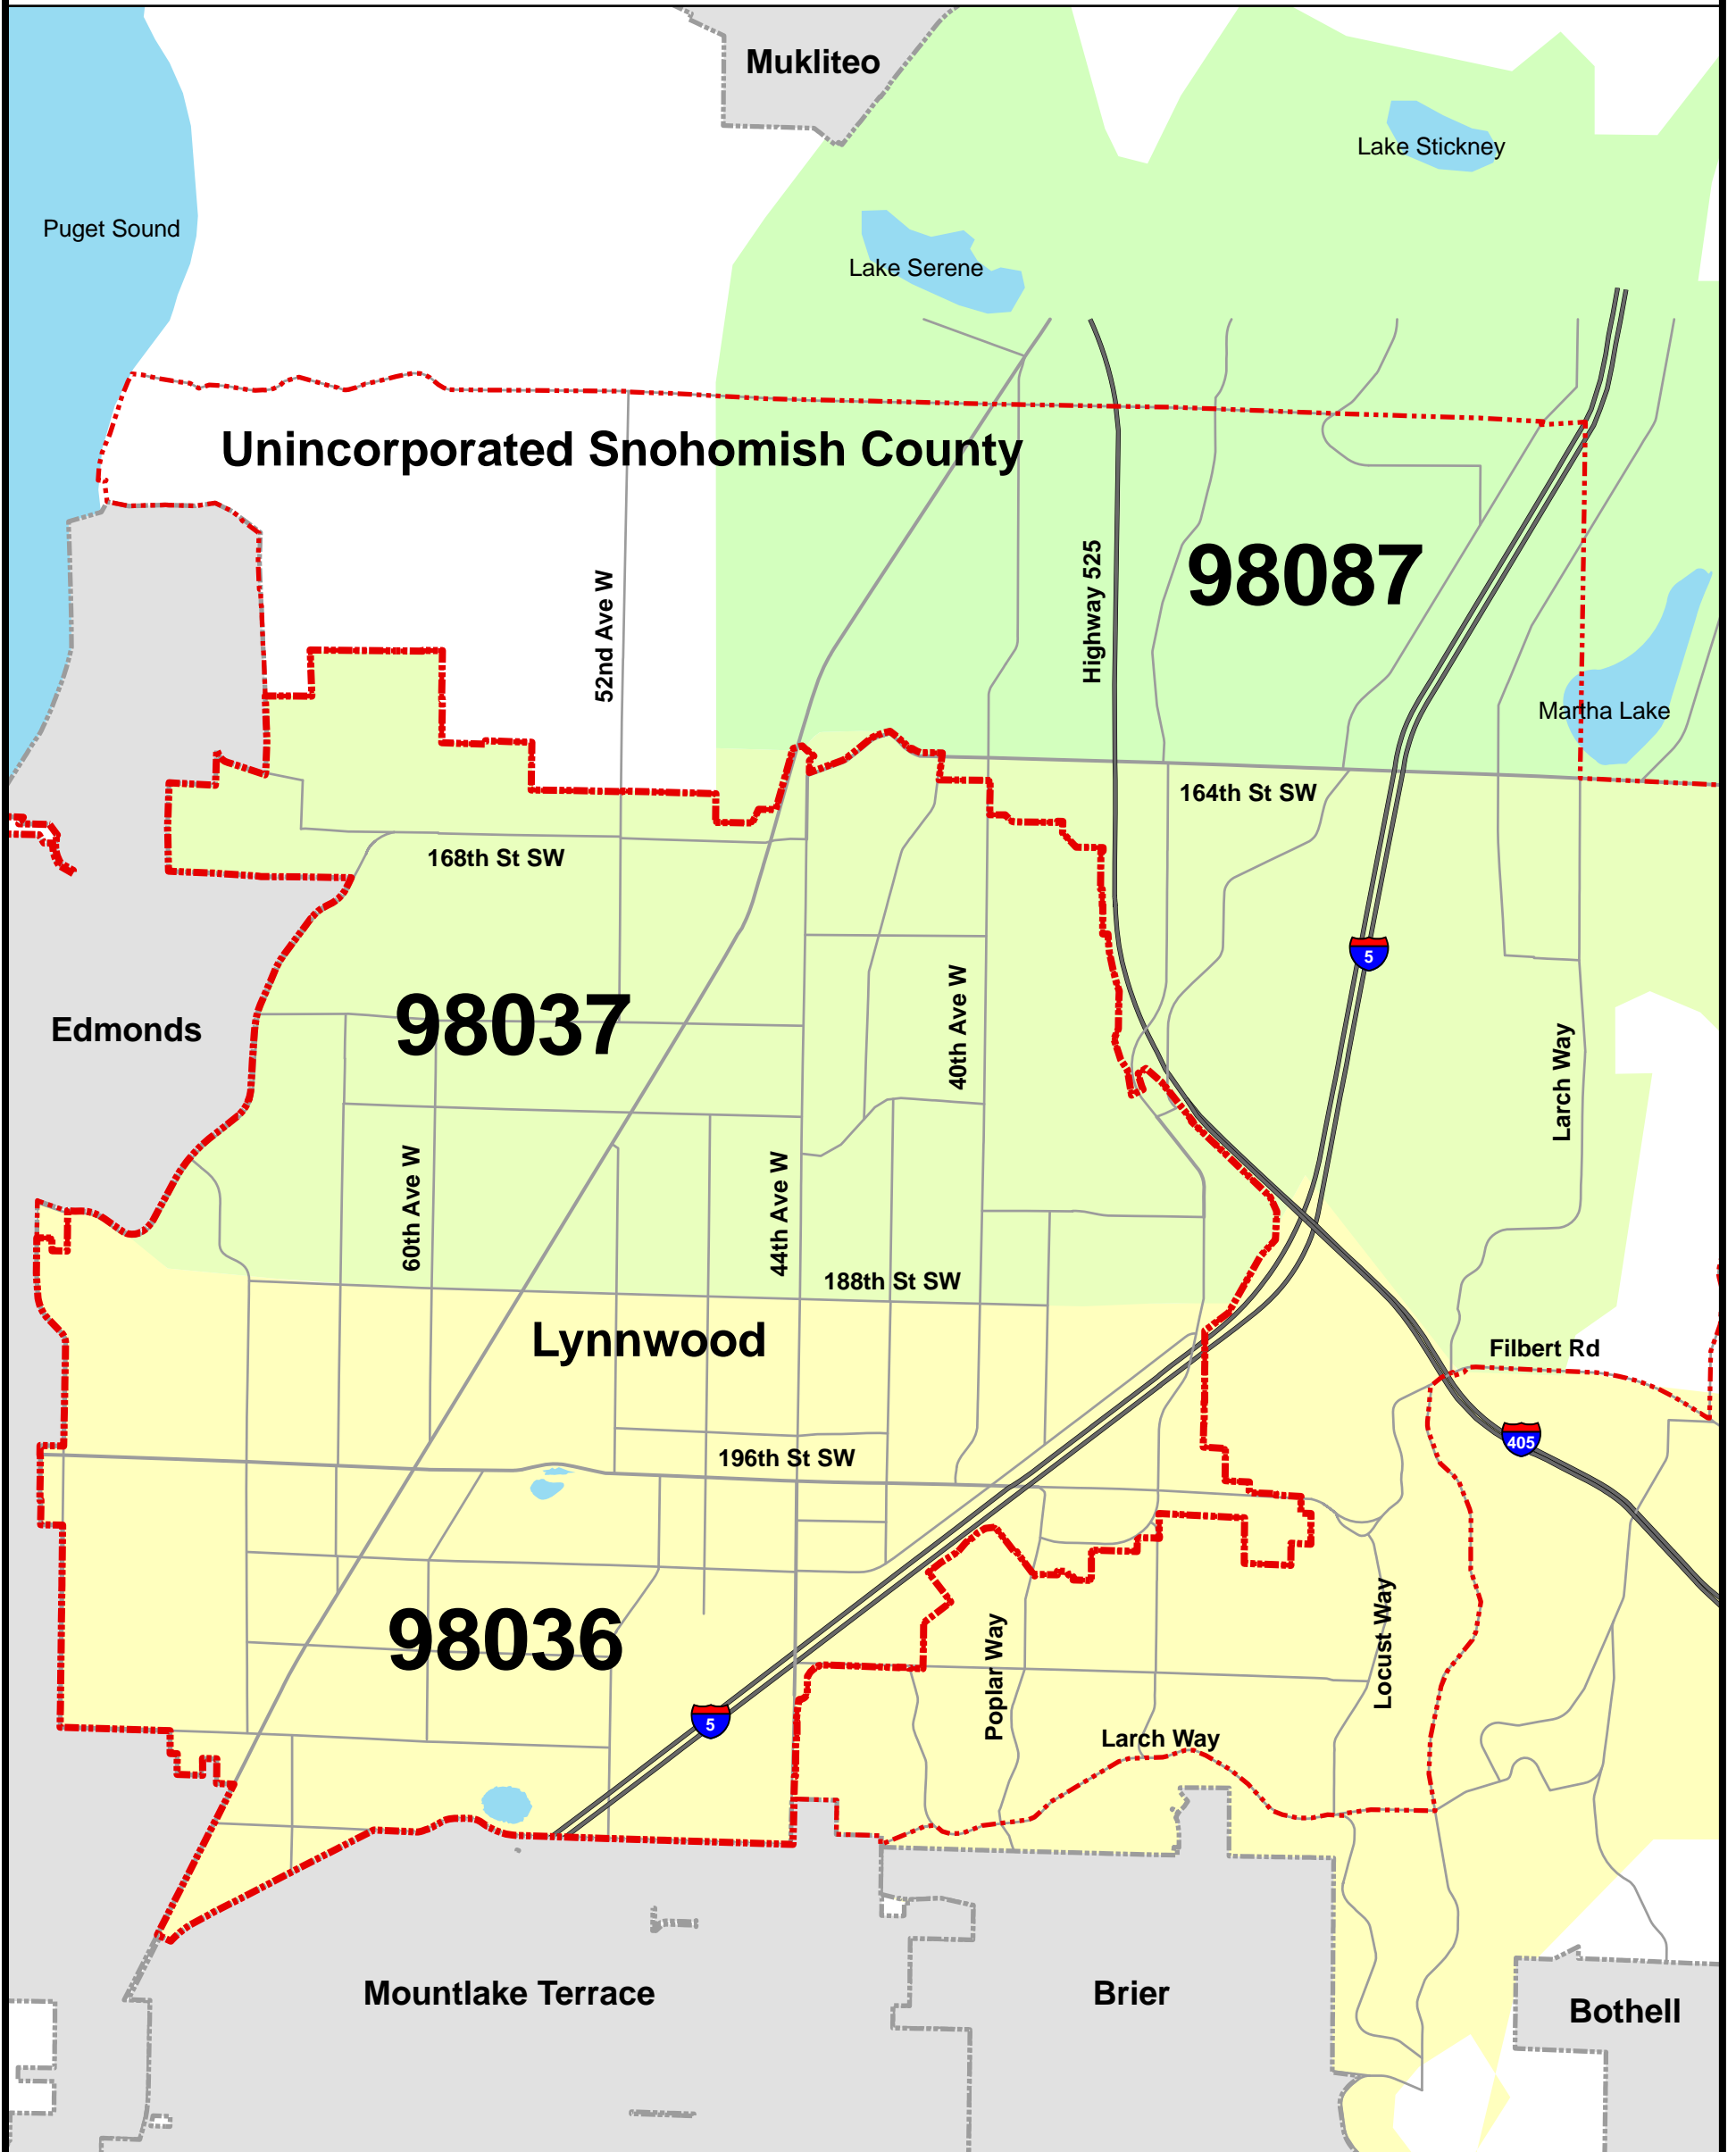

City of Lynnwood and Snohomish County Areas With Lynnwood Addresses

Legend

- 98036
- 98037
- 98087
- Lynnwood City Limits
- MUGA

0 0.5 1 Miles

Community Development Department
Revised 12/23/2009

Note 1: Streets, lots, and plats on this map are maintained by the Snohomish County GIS Department and may not be current.